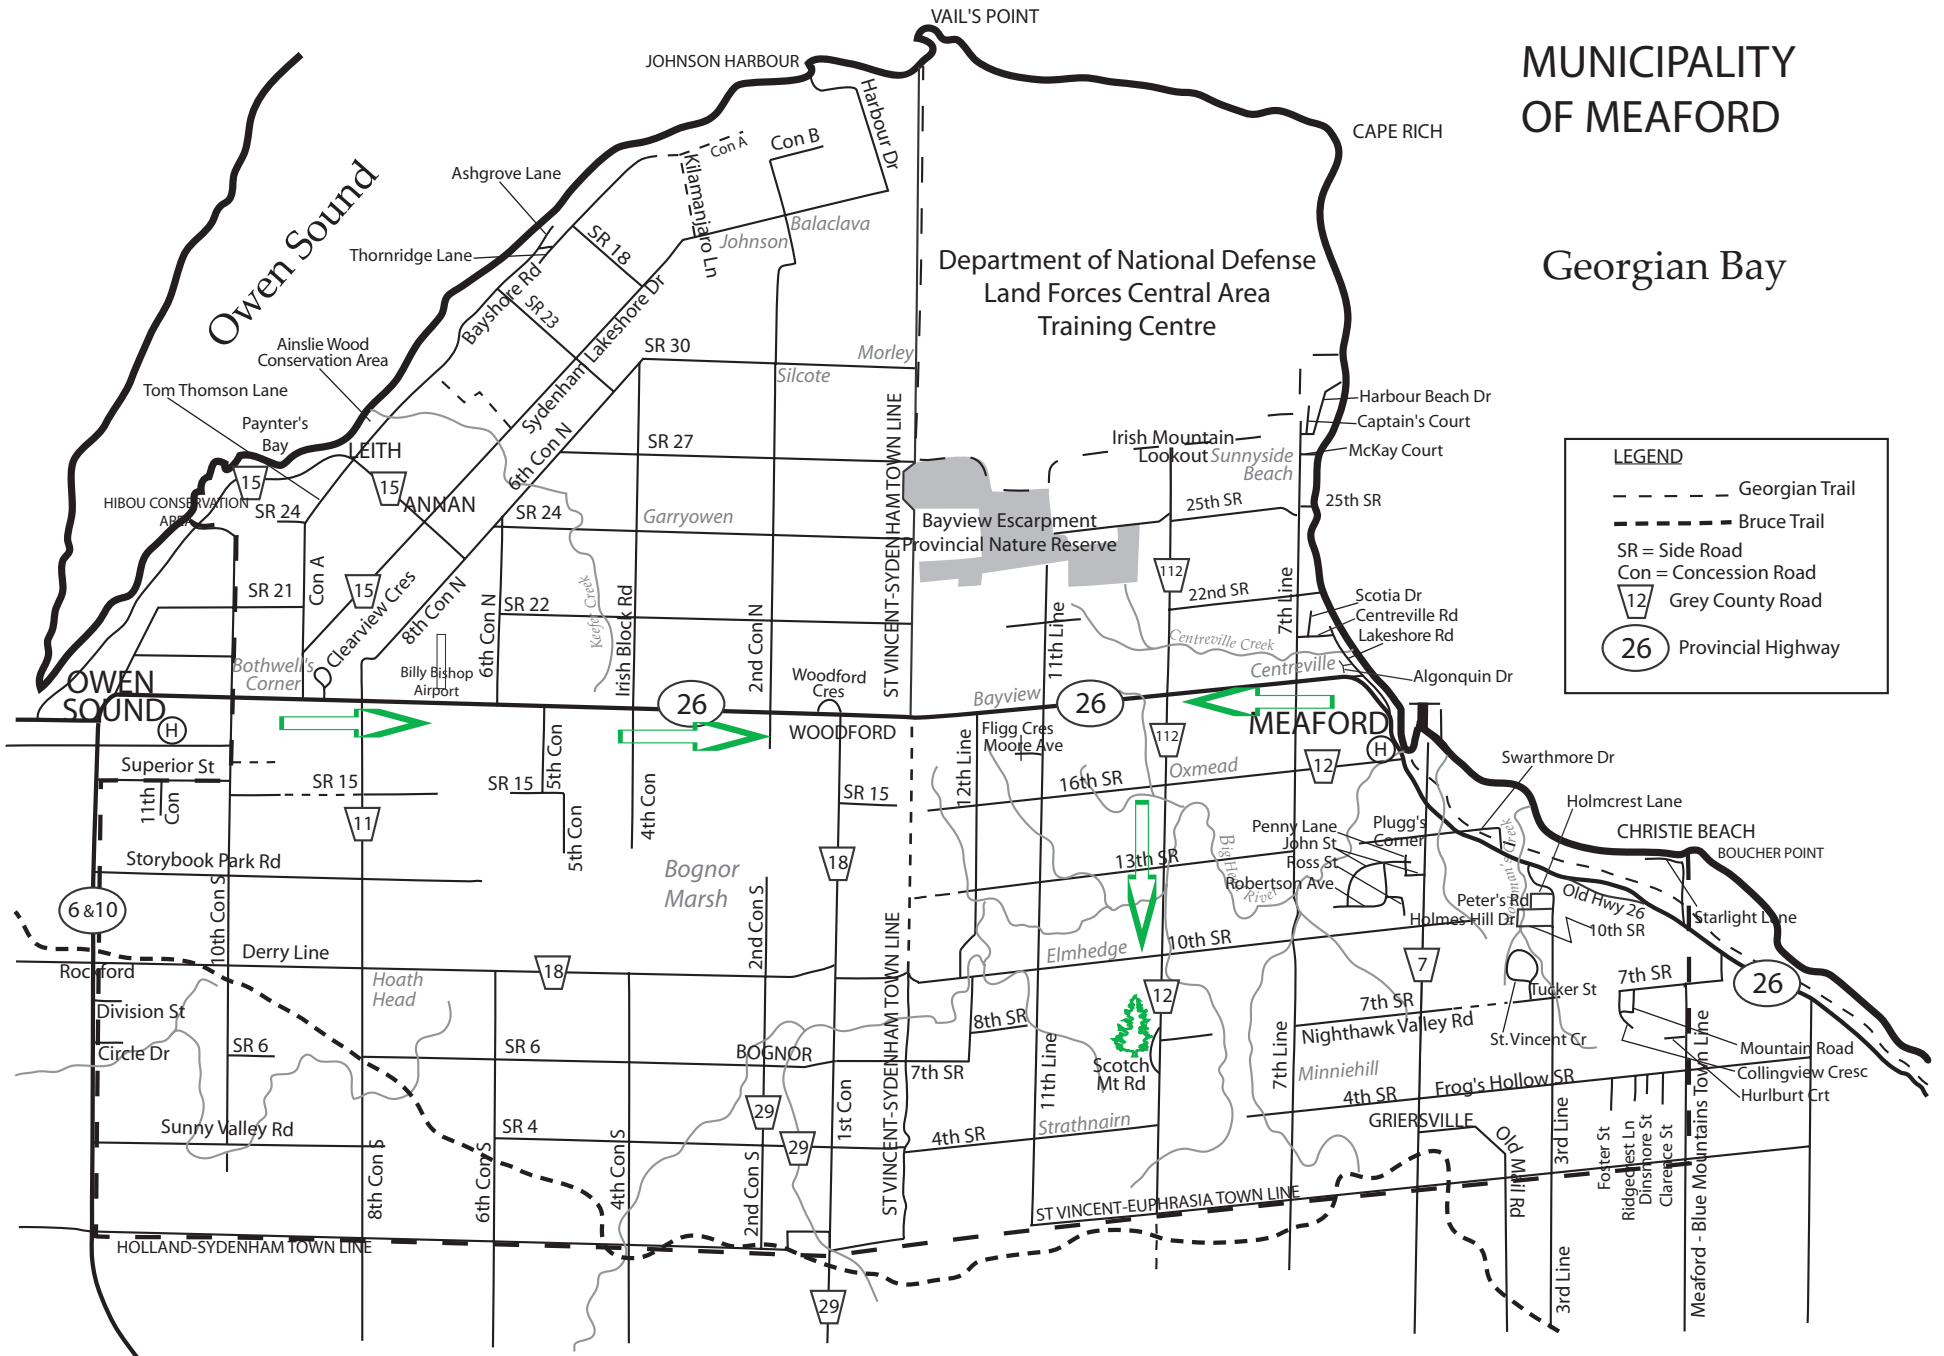

MUNICIPALITY OF MEAFORD

Georgian Bay

Electric Eclectrics, Scotch Mt Road, 519-538-4400